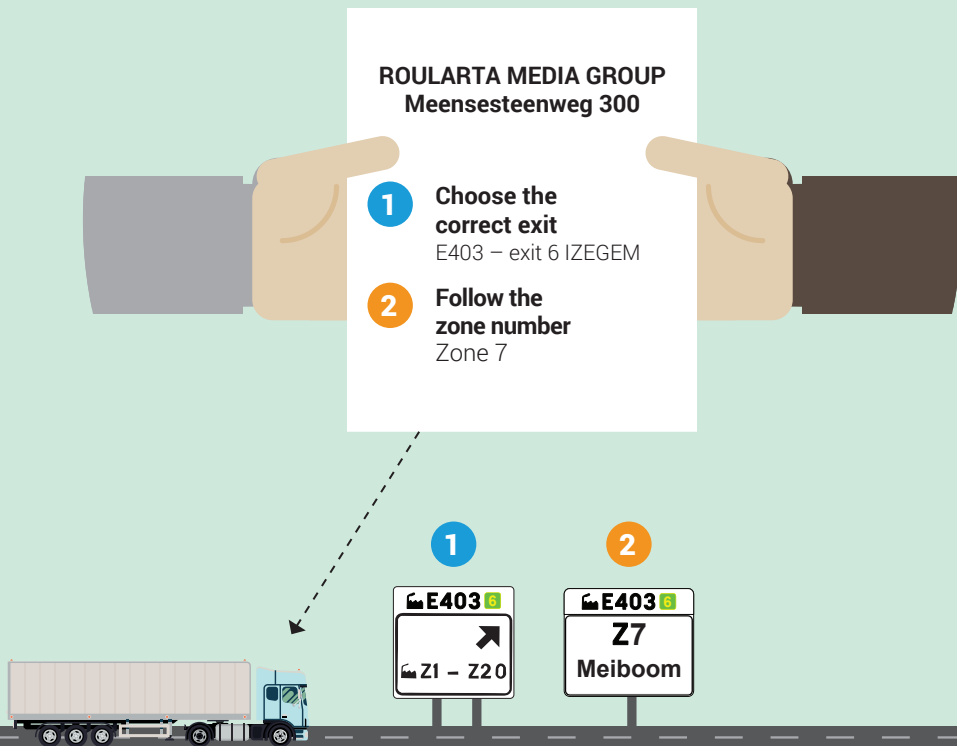

EASY ACCESS TO

ROULARTA MEDIA GROUP
Meensesteenweg 300

NEW UNIFORM ROAD SIGNS AS OF SPRING 2017

New and uniform road signs will be installed in Hooglede, Ardoorie, Izegem and Roeselare in spring 2017 based on colours and codes.

When you have reached the correct exit, simply follow the signs which will lead you to the company. Follow the code sent to you by the company.

More info on www.bisy.be